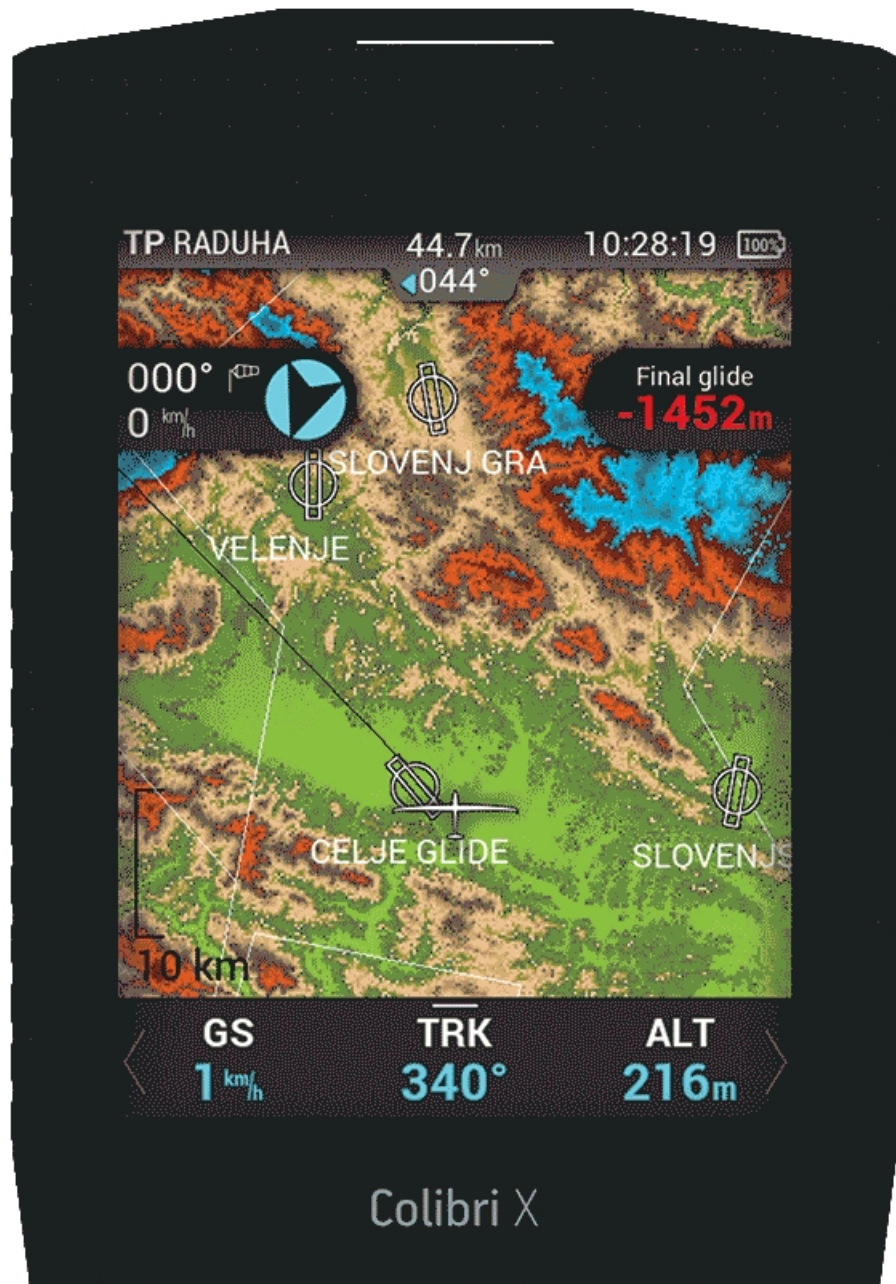

The Colibri X is an IGC approved touch screen flight recorder with Turnpoint, Task and Airport Navigation modes.

Information regarding the use of the LX Colibri X is available on the LX website. For more information, please contact LX. The use of the LX Colibri X is subject to the LX terms and conditions. The LX Colibri X is a registered trademark of LX. The LX Colibri X is a registered trademark of LX. The LX Colibri X is a registered trademark of LX.