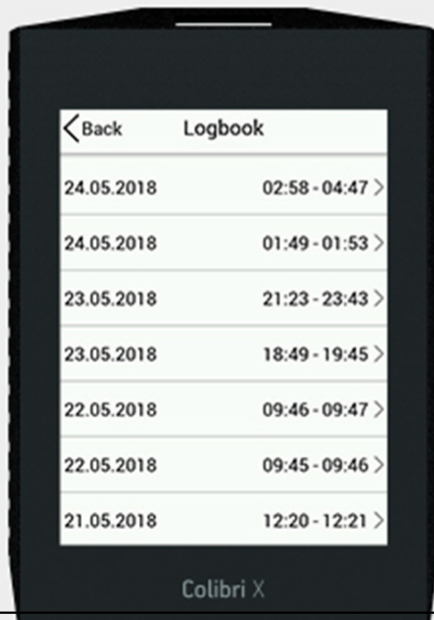

The Colibri X is an IGC approved touch screen flight recorder with Turnpoint, Task and Airport Navigation modes.

Information regarding the use of the LX Colibri X is available on the LX website. For more information, please contact LX. The use of the LX Colibri X is subject to the LX terms and conditions. The LX Colibri X is a registered trademark of LX. The LX Colibri X is a registered trademark of LX. The LX Colibri X is a registered trademark of LX.