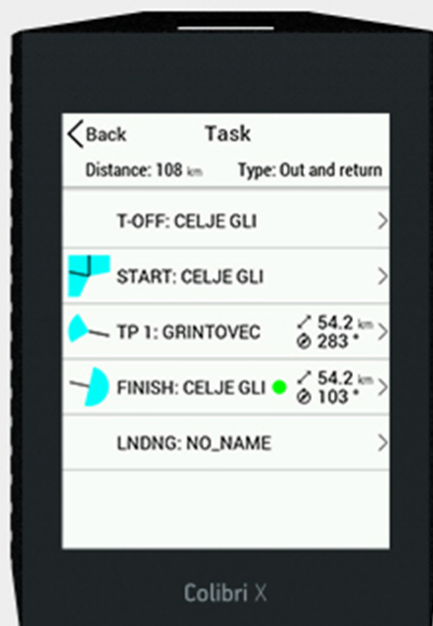

The Colibri X is an IGC approved touch screen flight recorder with Turnpoint, Task and Airport Navigation modes.

Information regarding the use of the LX Colibri X is available on the LX website. For more information, please contact LX. The use of the LX Colibri X is subject to the LX terms and conditions. The LX Colibri X is a registered trademark of LX. The LX Colibri X is a registered trademark of LX. The LX Colibri X is a registered trademark of LX.