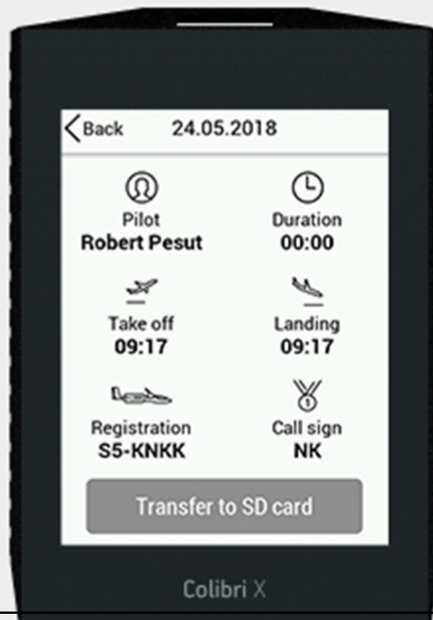

The Colibri X is an IGC approved touch screen flight recorder with Turnpoint, Task and Airport Navigation modes.

Information regarding the use of the LX Colibri X is available on the LX website. For more information, please contact LX. The use of the LX Colibri X is subject to the LX terms and conditions. The LX Colibri X is a registered trademark of LX. The LX Colibri X is a registered trademark of LX. The LX Colibri X is a registered trademark of LX.